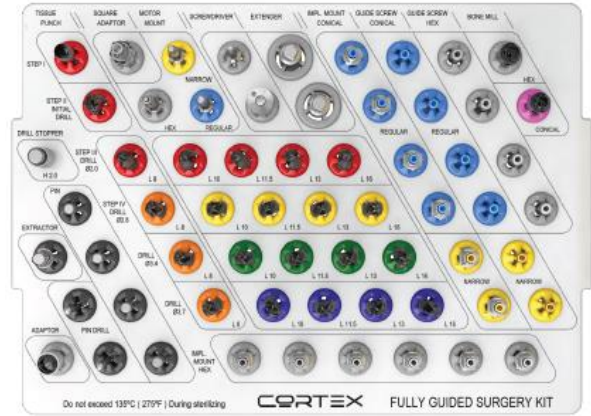

*Over \$1000  
in savings!*

**(CK-0015)**

**BUY ANY 60 IMPLANTS  
GET 1 CORKIT PREMIUM  
SURGICAL KIT with  
TOOLING -FREE**

*Over \$2400  
in savings!*

**(CK-0022)**

**BUY ANY 70 IMPLANTS  
GET 1 CORKIT GUIDED  
SURGERY KIT - FREE**

# FULLY GUIDED SURGERY KIT (CK-GS11) GET ANY 5 IMPLANTS FREE WITH PURCHASE!

- Intuitive layout, enabling smooth and efficient work flow.
- Advanced drill design featuring bone-preserving geometry and external irradiation pass, reducing heat produced during drilling procedures.
- DLC (diamond-like coating) for reduced friction, corrosion prevention and extended drill life.
- Perform a FULLY GUIDED spoon-less procedure with built-in compatible, guiding cylinders and stoppers.
- Dedicated dense-bone drills and profilers.
- Easy-to-use prosthetic tools and torque ratchet.